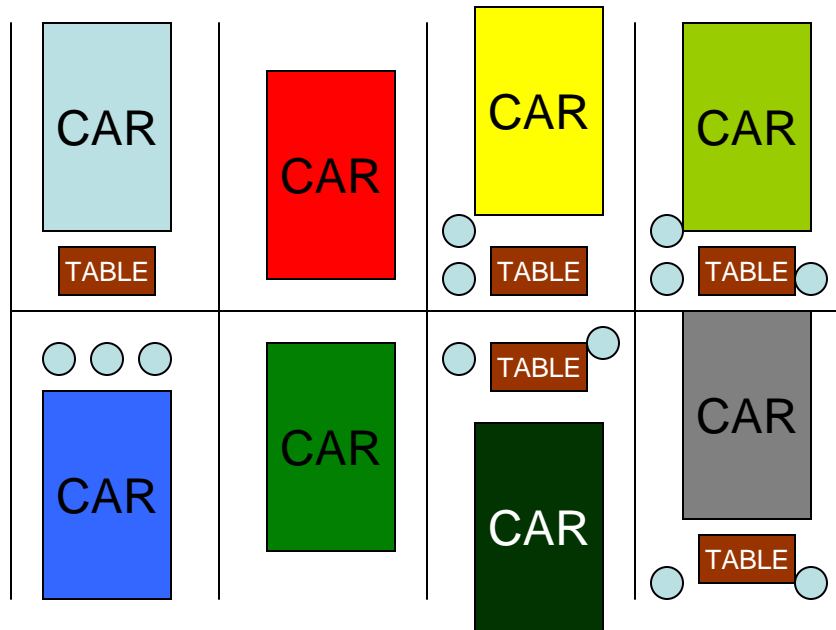

McAfee[®] TAILGATING RULES & REGULATIONS

Tailgating is permitted in the McAfee Coliseum parking lots, however, it is limited to the area directly in front of or behind your vehicle. Empty spaces may NOT be used for the purpose of tailgating, nor may patrons reserve additional spaces for themselves or others. Due to the very limited parking in the McAfee Coliseum lots, only one stall per vehicle is allowed.

Please dump coals in the appropriate receptacles provided throughout the lots for your safety. Please do not dump coals on the parking surface.

CORRECT TAILGATE SET-UP

To properly set up your tailgate, please keep all tables, chairs, coolers, barbecues, etc within the parking stall(s) in your party. You may not take up extra parking stalls for your equipment. The diagram below illustrates the correct way to set up your tailgate.

INCORRECT TAILGATE SET-UP

The diagram below illustrates the incorrect way to set up your tailgate.